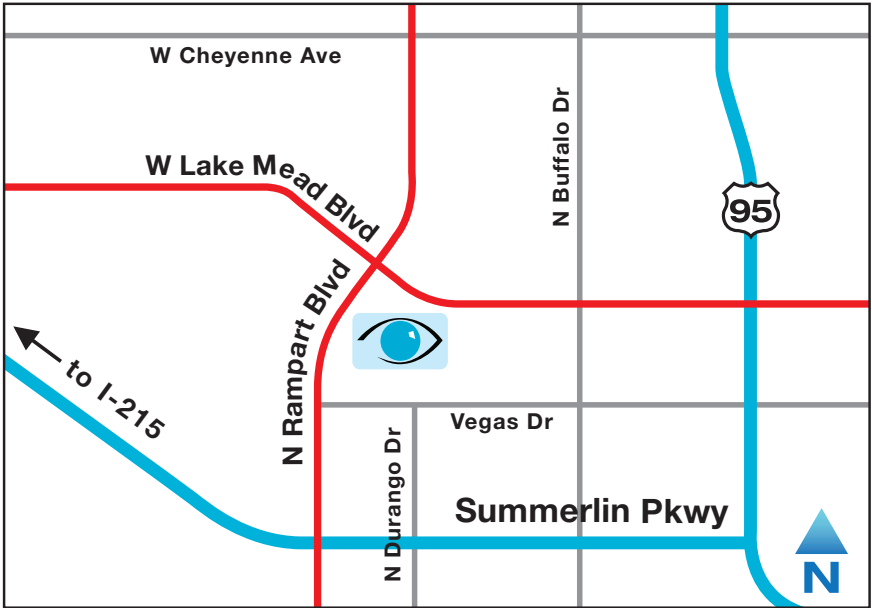

## Summerlin Office

2100 N. Rampart, Las Vegas, NV 89128

---

### Traveling West on Lake Mead Boulevard

Turn left onto N. Rampart Boulevard. You will pass the west side of Shepherd Eye Center. Turn left into the drive behind the building. You may park and enter from the north side.

### East on Lake Mead Boulevard

Pass through the N. Rampart Boulevard intersection. Turn right into the parking lot at the Bank of America sign. Continue south through the parking lots. You will pass a Starbucks drive-thru on your right. Park and enter from the north side of the building.

### From Summerlin Parkway

Take the Rampart Boulevard Exit. Head north on N. Rampart Boulevard. Turn right into the driveway just after Atria Seville. Shepherd Eye Center is on your left. If you reach the W. Lake Mead Boulevard intersection please follow the directions for east-traveling.