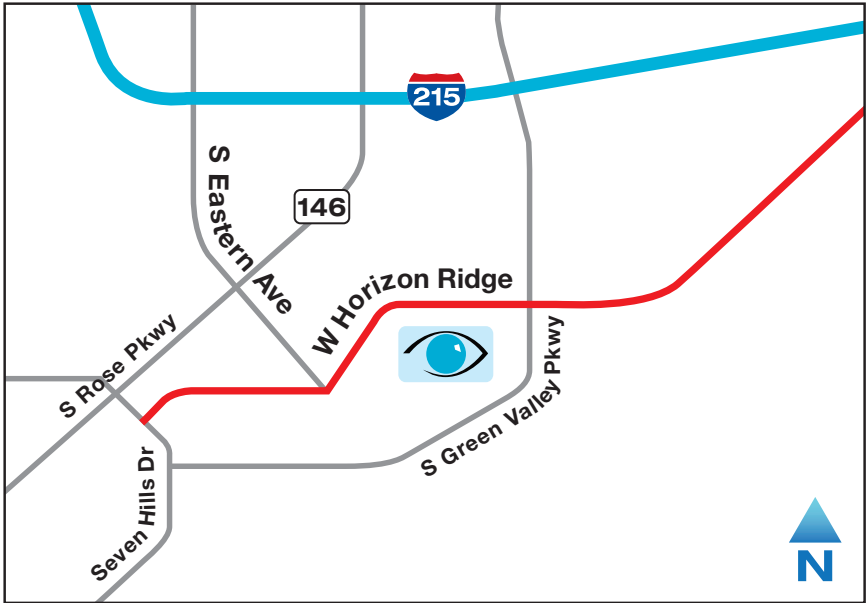

Henderson Office

2475 W. Horizon Ridge, Suite 120, Henderson, NV 89052

Traveling East on 215

Exit on S. Eastern Avenue. Turn right to continue South on Eastern Avenue. Turn left (east) on W. Horizon Ridge. Shepherd Eye Center is on the southeast corner of the intersection of W. Horizon Ridge and Carnegie. Turn right onto Carnegie and left into Horizon Ridge Commons.

West on 215

Exit on S. Green Valley Parkway. Turn left to continue South on Green Valley Parkway. Turn right on W. Horizon Ridge. Turn left into Horizon Ridge Commons (just before the Carnegie intersection). Make an immediate right, passing offices on your left.

South on Pecos Road

Continue South as Pecos Road becomes St. Rose Parkway. Turn left onto Paseo Verde Parkway. Turn right onto Carnegie Dr. Turn left onto W. Horizon Ridge Parkway and Shepherd Eye Center is on your right.

-
- Shepherd Eye Center is across the street (to the south) from 7 Eleven.
 - Please park on the north or west side of the building.
 - You may use either entrance on those same sides.

702.731.2088